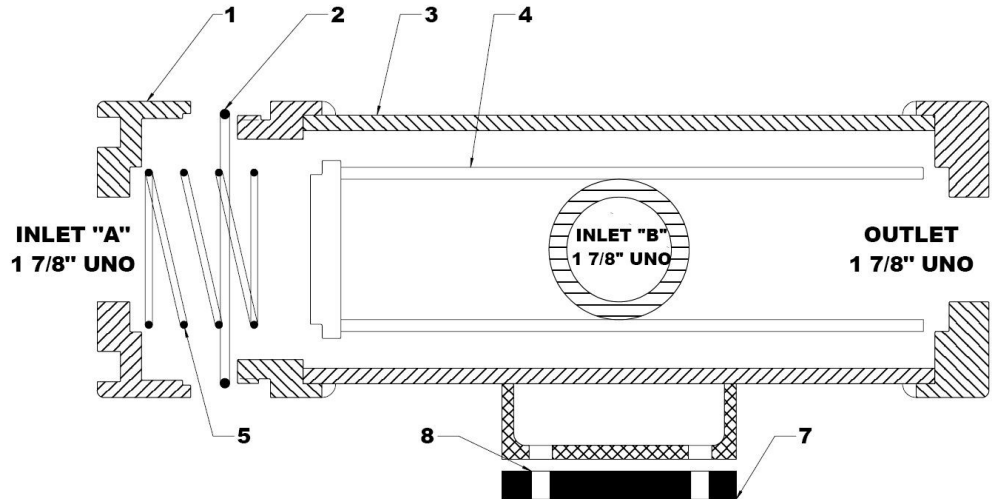

ITEM #	PART NO:	DESCRIPTION	QTY
1	MF4000-1	INLET CAP	1
2	MF4000-2	O RING	1
3	MF4000-3	MAIN HOUSING incl. 90 DEGREE INLET	1
4	MF4000-4	ELEMENT 500 MICRON c/w SPRING STOP	1
5	MF4000-5	SPRING	1
6	MF4000-6	PLUG 1-7/8" UNO (NOT SHOWN)	1
7	MF4000-7	WELD ON MOUNT PLATE	1
8	MF4000-8	BOLT & WASHER SET	1